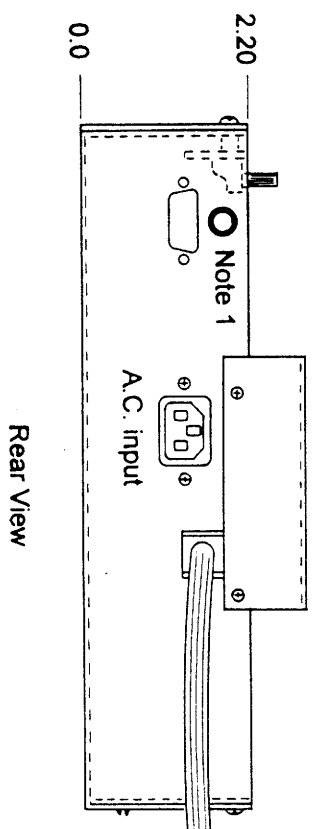

- 1. contrast
- 2. bright
- 3. vert. size
- 4. pincushion
- 5. vert. center
- 6. horz. center
- 7. horz. size

53" cable with DB 15 male
note 1
Wire outlet--remoted control PCB with
separate Bright & Contrast.

Any mechanical configuration and / or
mounting is available for your convenience.

OMNI VISION INC		ISS
TITLE 10" Color Monitor		1
C	DWG NO 94-301	SCALE
		REV
		A