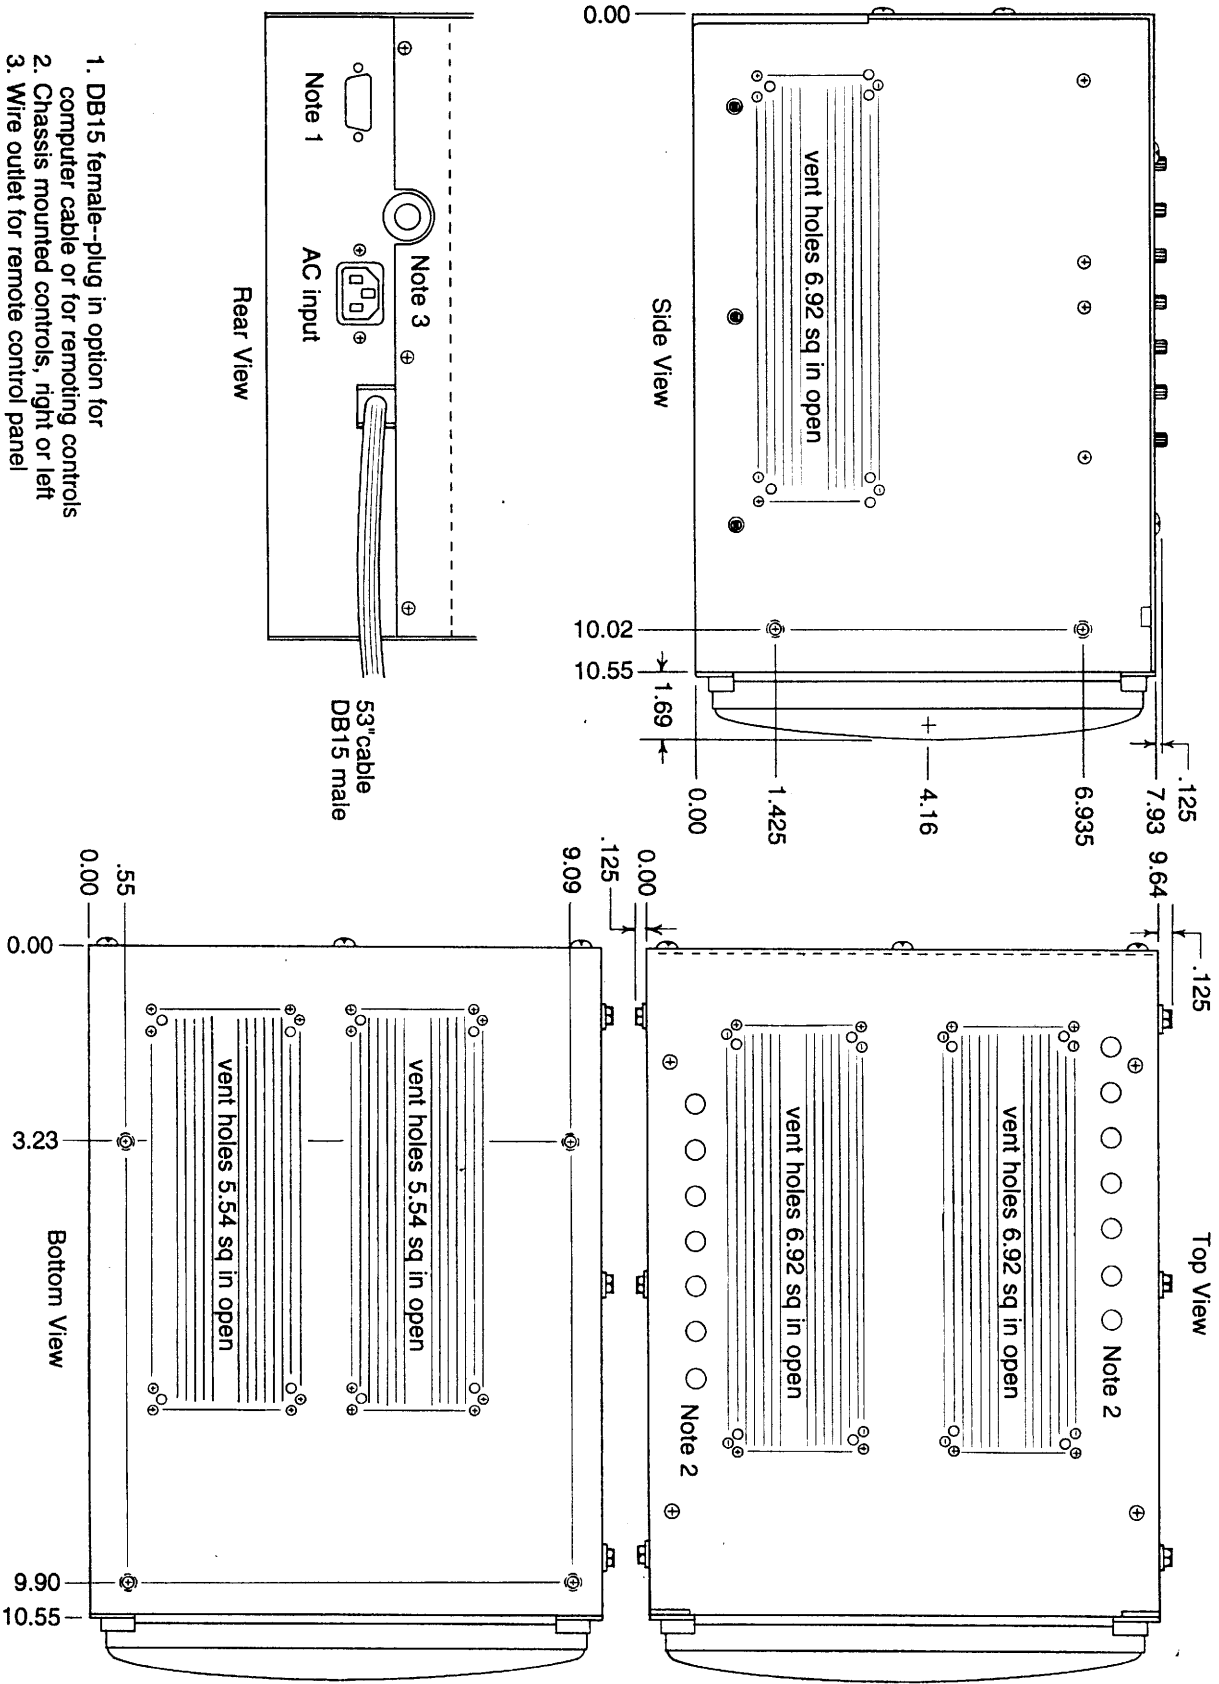

1

2

3

4

1. DB15 female--plug in option for computer cable or for remoting controls
2. Chassis mounted controls, right or left
3. Wire outlet for remote control panel

OMNI VISION / INC			
TITLE	10" Color Monitor	ISS	A
DWG NO	94-300	SCALE	1
C		SHL	OF