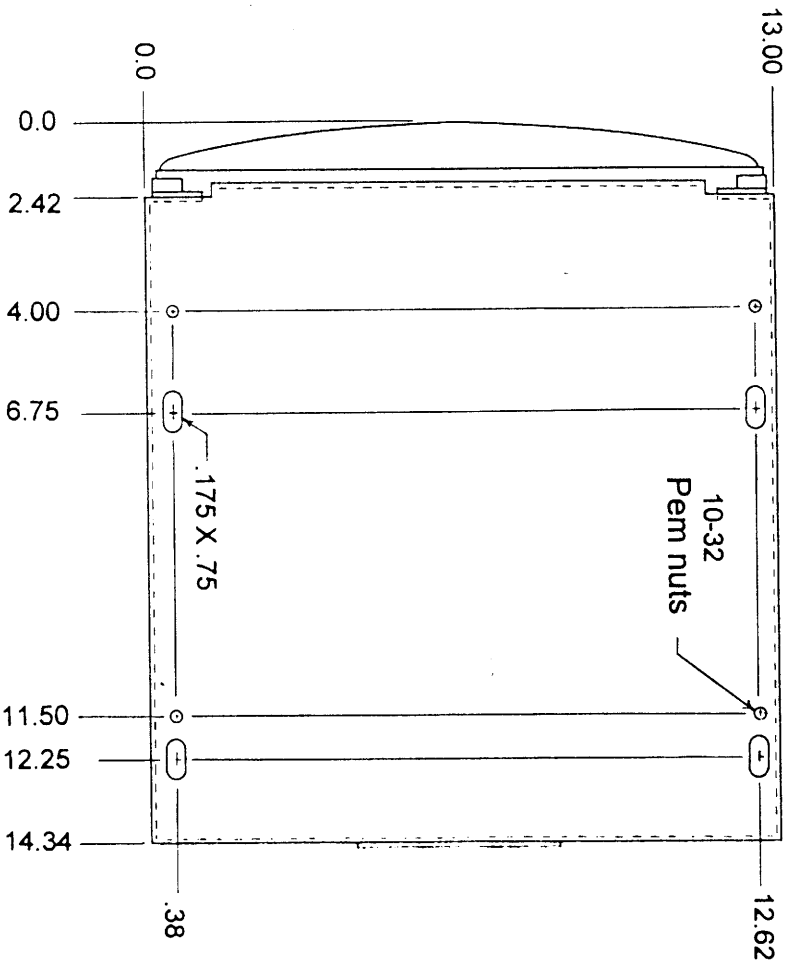

Any mechanical configuration or mounting is available for your convenience.

Model Notes:

E144C-21 Analog Brightness and contrast as shown

E144C-21 Rev1 No Analog Brightness and contrast, ALL digital control

Location of pushbuttons for digital control may vary between models

OMNI VISION/INC			
TITLE	14" Color Monitor		1
DWG NO	94-101	SCALE	A
C		DATE	