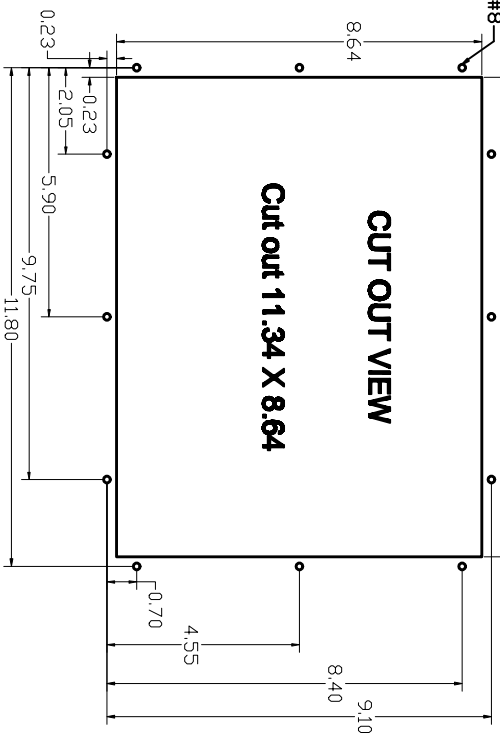

FRONT

BACK

BOTTOM

VGA shown
NTSC available
Monitor detail see 94-514

Ø172-Ø188 for #8

CUT OUT VIEW
Cut out 11.34 X 8.64

Ornil Vision Inc

12.1" Bezel/panel mount

SIZE	FSCH NO.	DRG NO.	REV
0		94-516	
SCALE	SHEET		