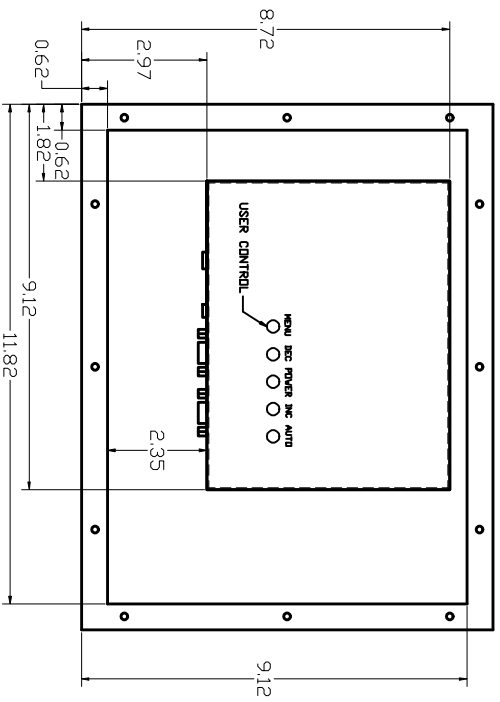

FRONT

BACK

BOTTOM

VGA shown
NTSC available
Monitor detail see 94-514

Ø172-Ø188 for #8

CUT OUT VIEW
Cut out 11.34 X 8.64

Ornil Vision Inc

12.1" Bezel/panel mount

SIZE	FSCH NO.	DRG NO.	REV
0		94-516	
SCALE	SHEET		