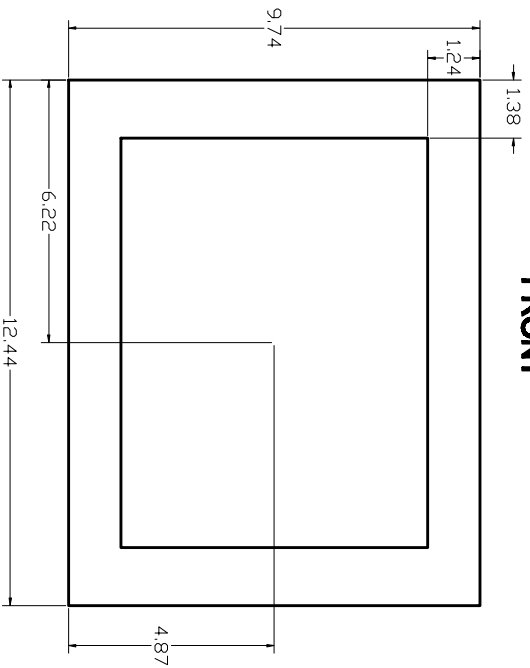

FRONT

BACK

BOTTOM

VGA shown
NTSC available
Monitor detail see 94-514

Ø172-Ø188 for #8

CUT OUT VIEW
Cut out 11.34 X 8.64

Ornil Vision Inc

12.1" Bezel/panel mount

SIZE	FSCH NO.	DRG NO.	REV
0		94-516	
SCALE	SHEET		