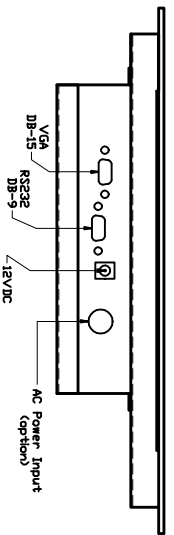

FRONT

BACK

BOTTOM

VGA shown
NTSC available
Monitor detail see 94-514

Ø172-Ø188 for #8

CUT OUT VIEW
Cut out 11.34 X 8.64

Ornil Vision Inc

12.1" Bezel/panel mount

SIZE	FSCH NO.	DRG NO.	REV
0		94-516	
SCALE	SHEET		