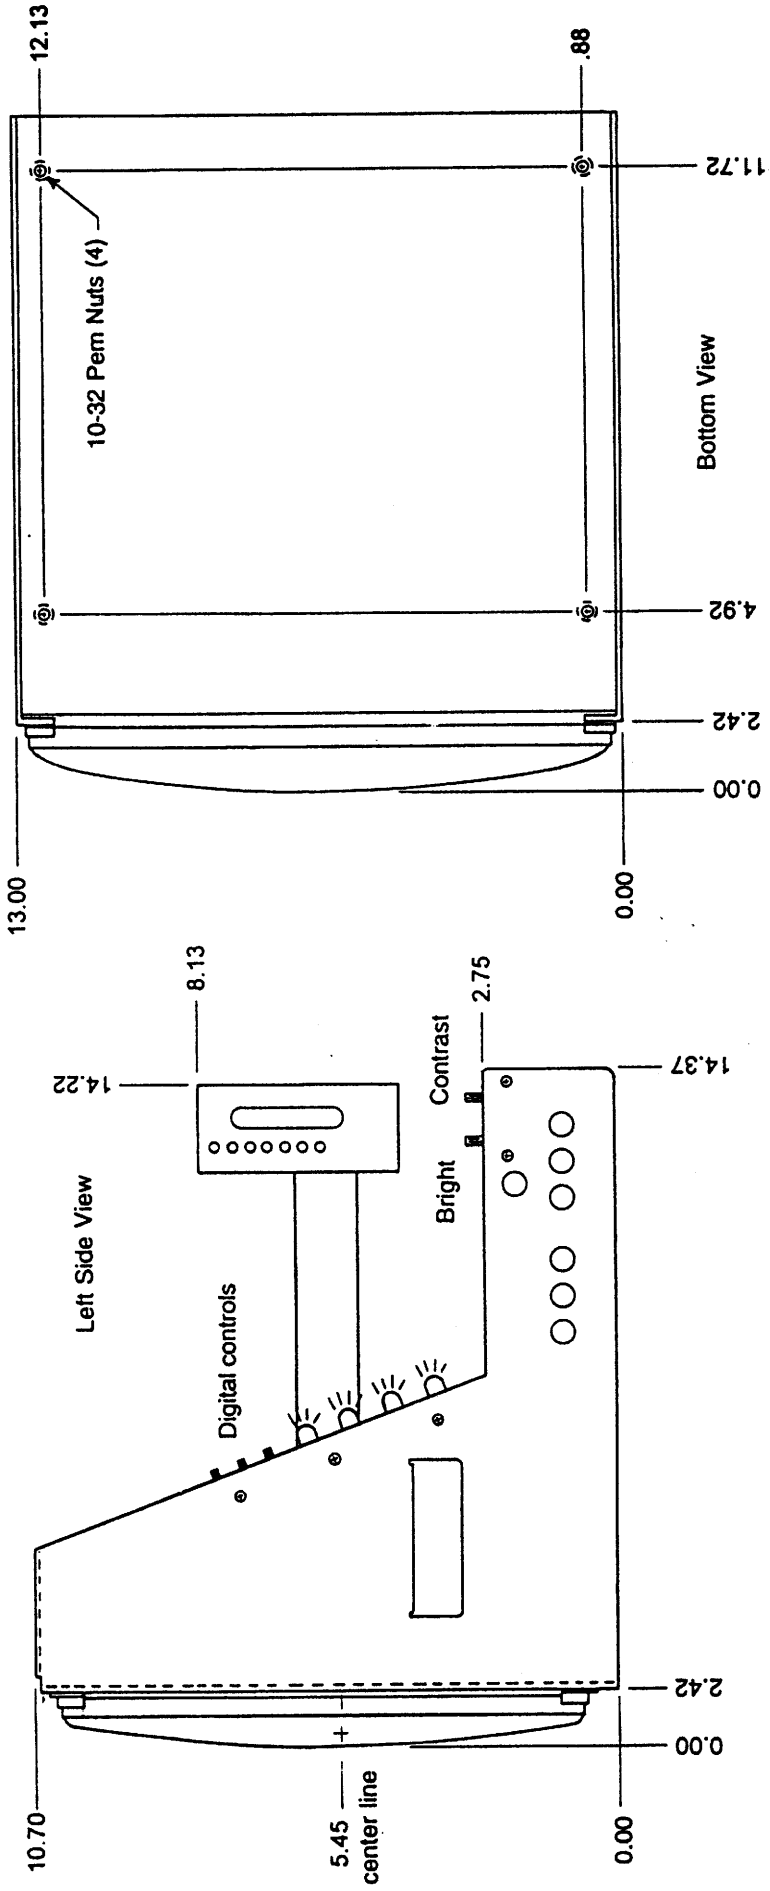

**12.1" LCD**  
**Industrial Monitor**

**14" Color CRT**  
**Model E144C-22 Rev xx**  
**Replacement Module**

**Model FP12B4G0-22**

This Omni Vision 12.1" industrial LCD monitor is a direct drop-in for the Omni Vision model E144C-22 series industrial 14" color, open-frame CRT monitor open frame, assembled in sturdy metal chassis. It is designed to replace the 14" color CRT and it's associated electronics while maintaining high-resolution image requirements of wide-angle viewing and bright light output. This monitor operates as a standard plug-n-play VGA/XVGA monitor in an industrial environment.

**Display Specification:**

	Original 14" color CRT	New 12.1" color LCD
Diagonal	335 mm	310 mm
Usable viewing area	252 x 190 mm	246 x 184.5 mm
Dot pitch	0.28 mm	0.3075 x 0.3075 mm
CRT curvature	575 mm	0 mm (flat)
Max resolution	1024 x 768 @ 60 Hz	800 x 600 @ 60 Hz
Horizontal frequency	31 to 48 kHz	31.5 to 54 kHz
Vertical frequency	50 to 90 Hz	56 to 85 Hz
Brightness (full white)	32 FL (109 nits)	300 nits (87 FL)
Contrast ratio	Not defined	500:1

**General Specification:**

- Sturdy metal chassis with mounting holes equivalent to Omni Vision 14" color CRT model E144C-22
- Plastic bezel with equivalent 14" color CRT radius of curvature
- User service controls of brightness, contrast, auto set up, etc
- User service controls accessed in rear
- Temperature - Operating from 0 to +55 degrees C  
Storage from -20 to +65 degrees C
- Input Signal Connector - 15 pin mini D-sub
- Input AC Power Connector - IEC 320
- AC Power Range - 90 VAC to 264 VAC (47 Hz to 63 Hz)
- Agency Compliance - UL (UR, cUR) and CB
- RoHS compliant

**Low Profile Chassis version E144C-22 replacement is FP12B4G0-22**  
**- for mechanical detail use drawing 94-100**

Dimensions shown are for original color CRT model. LCD version size and shape is same, and all dimensions are same.